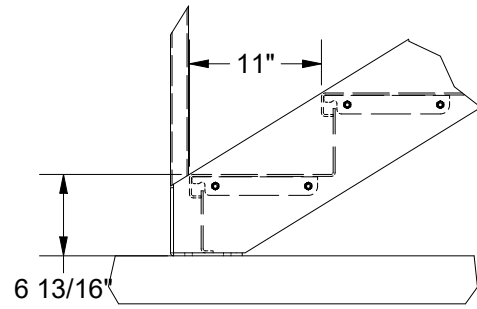

1/8" TREAD PLATE

DETAIL A

JOB: ABC COMPANY STAIRWAY 54344

DRAWING: RIGHT EXIT STAIR 54344-ST01

PAINT COLOR: YELLOW PAINT		
SALESMAN: WADE KREFT		
<small>TOLERANCES (U.N.O.): DIMENSIONS: ±1/16" ANGLES: ± 0.2°</small>		