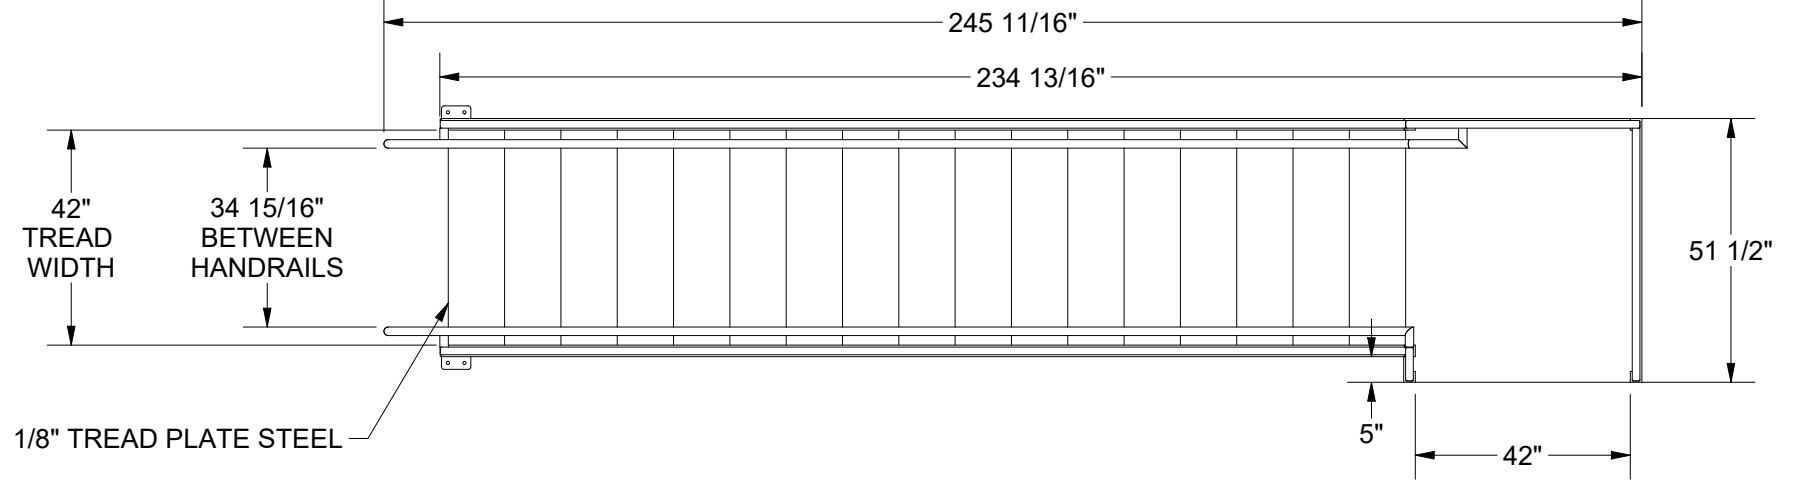

1/8" TREAD PLATE

DETAIL A

JOB: ABC COMPANY STAIRWAY 54344

DRAWING: RIGHT EXIT STAIR 54344-ST01

PAINT COLOR: YELLOW PAINT		
SALESMAN: WADE KREFT		
<small>TOLERANCES (U.N.O.): DIMENSIONS: ±1/16" ANGLES: ± 0.2°</small>		