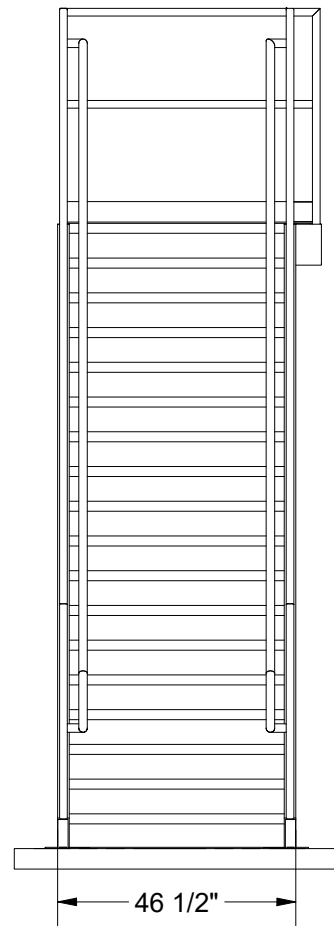

1/8" TREAD PLATE

DETAIL A

JOB: ABC COMPANY STAIRWAY 54344

DRAWING: RIGHT EXIT STAIR 54344-ST01

PAINT COLOR: YELLOW PAINT		
SALESMAN: WADE KREFT		
<small>TOLERANCES (U.N.O.): DIMENSIONS: ±1/16" ANGLES: ± 0.2°</small>		