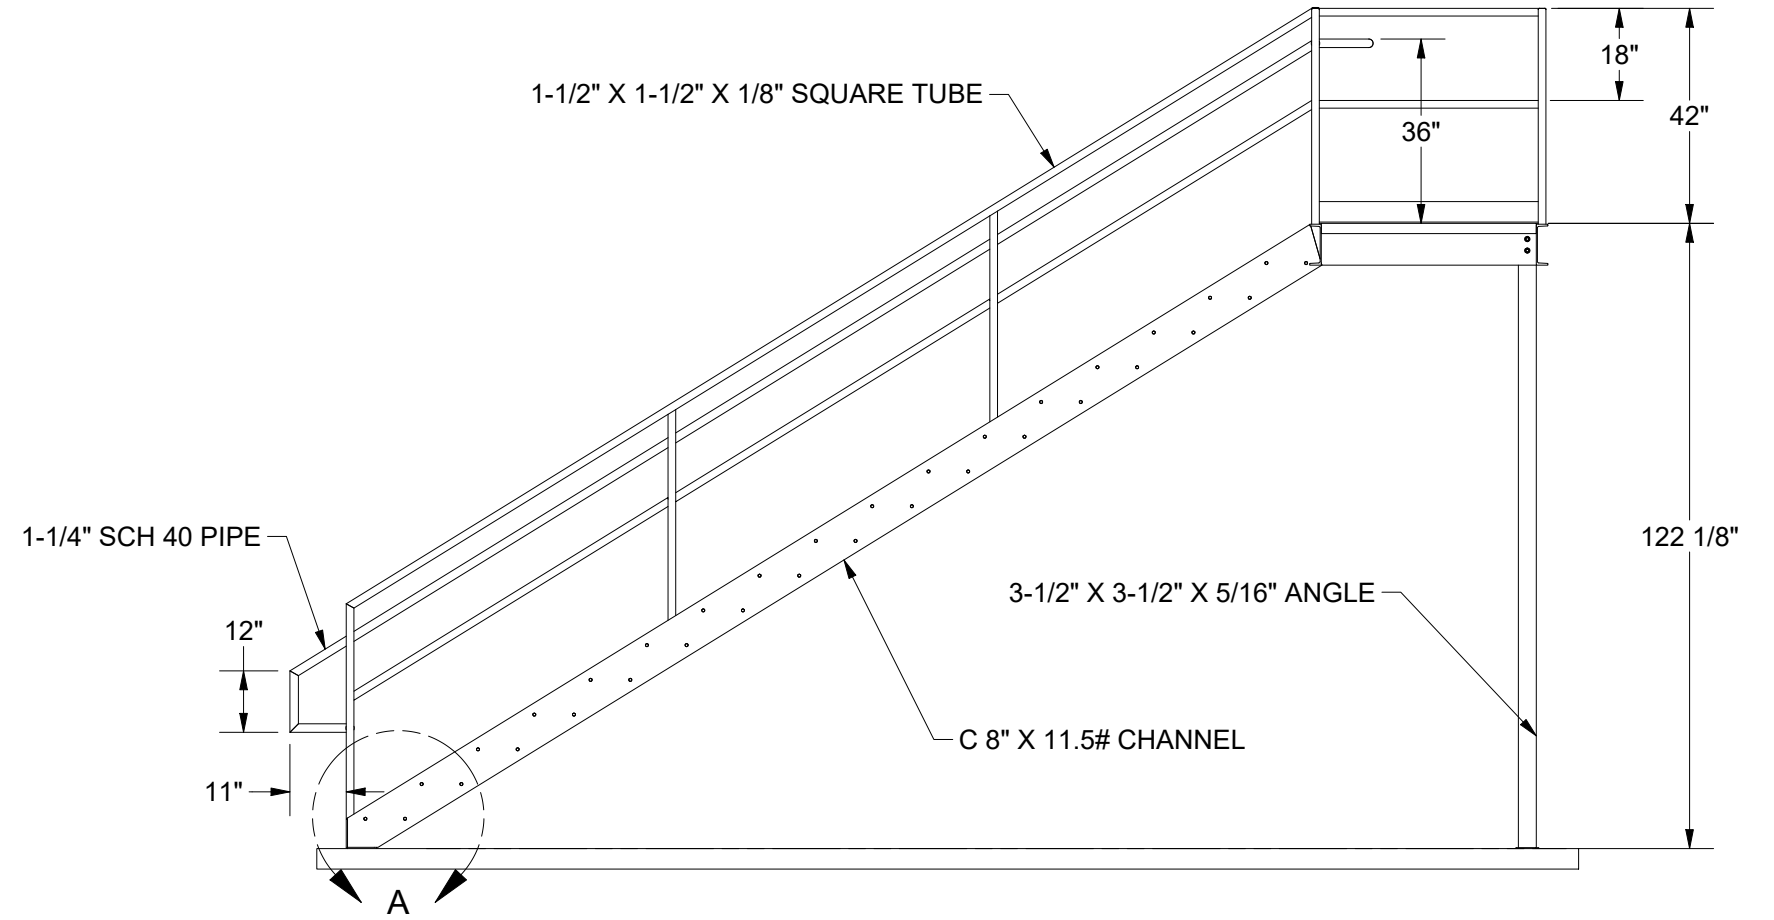

1/8" TREAD PLATE

DETAIL A

JOB: ABC COMPANY STAIRWAY 54344

DRAWING: RIGHT EXIT STAIR 54344-ST01

PAINT COLOR: YELLOW PAINT		
SALESMAN: WADE KREFT		
<small>TOLERANCES (U.N.O.): DIMENSIONS: ±1/16" ANGLES: ± 0.2°</small>		